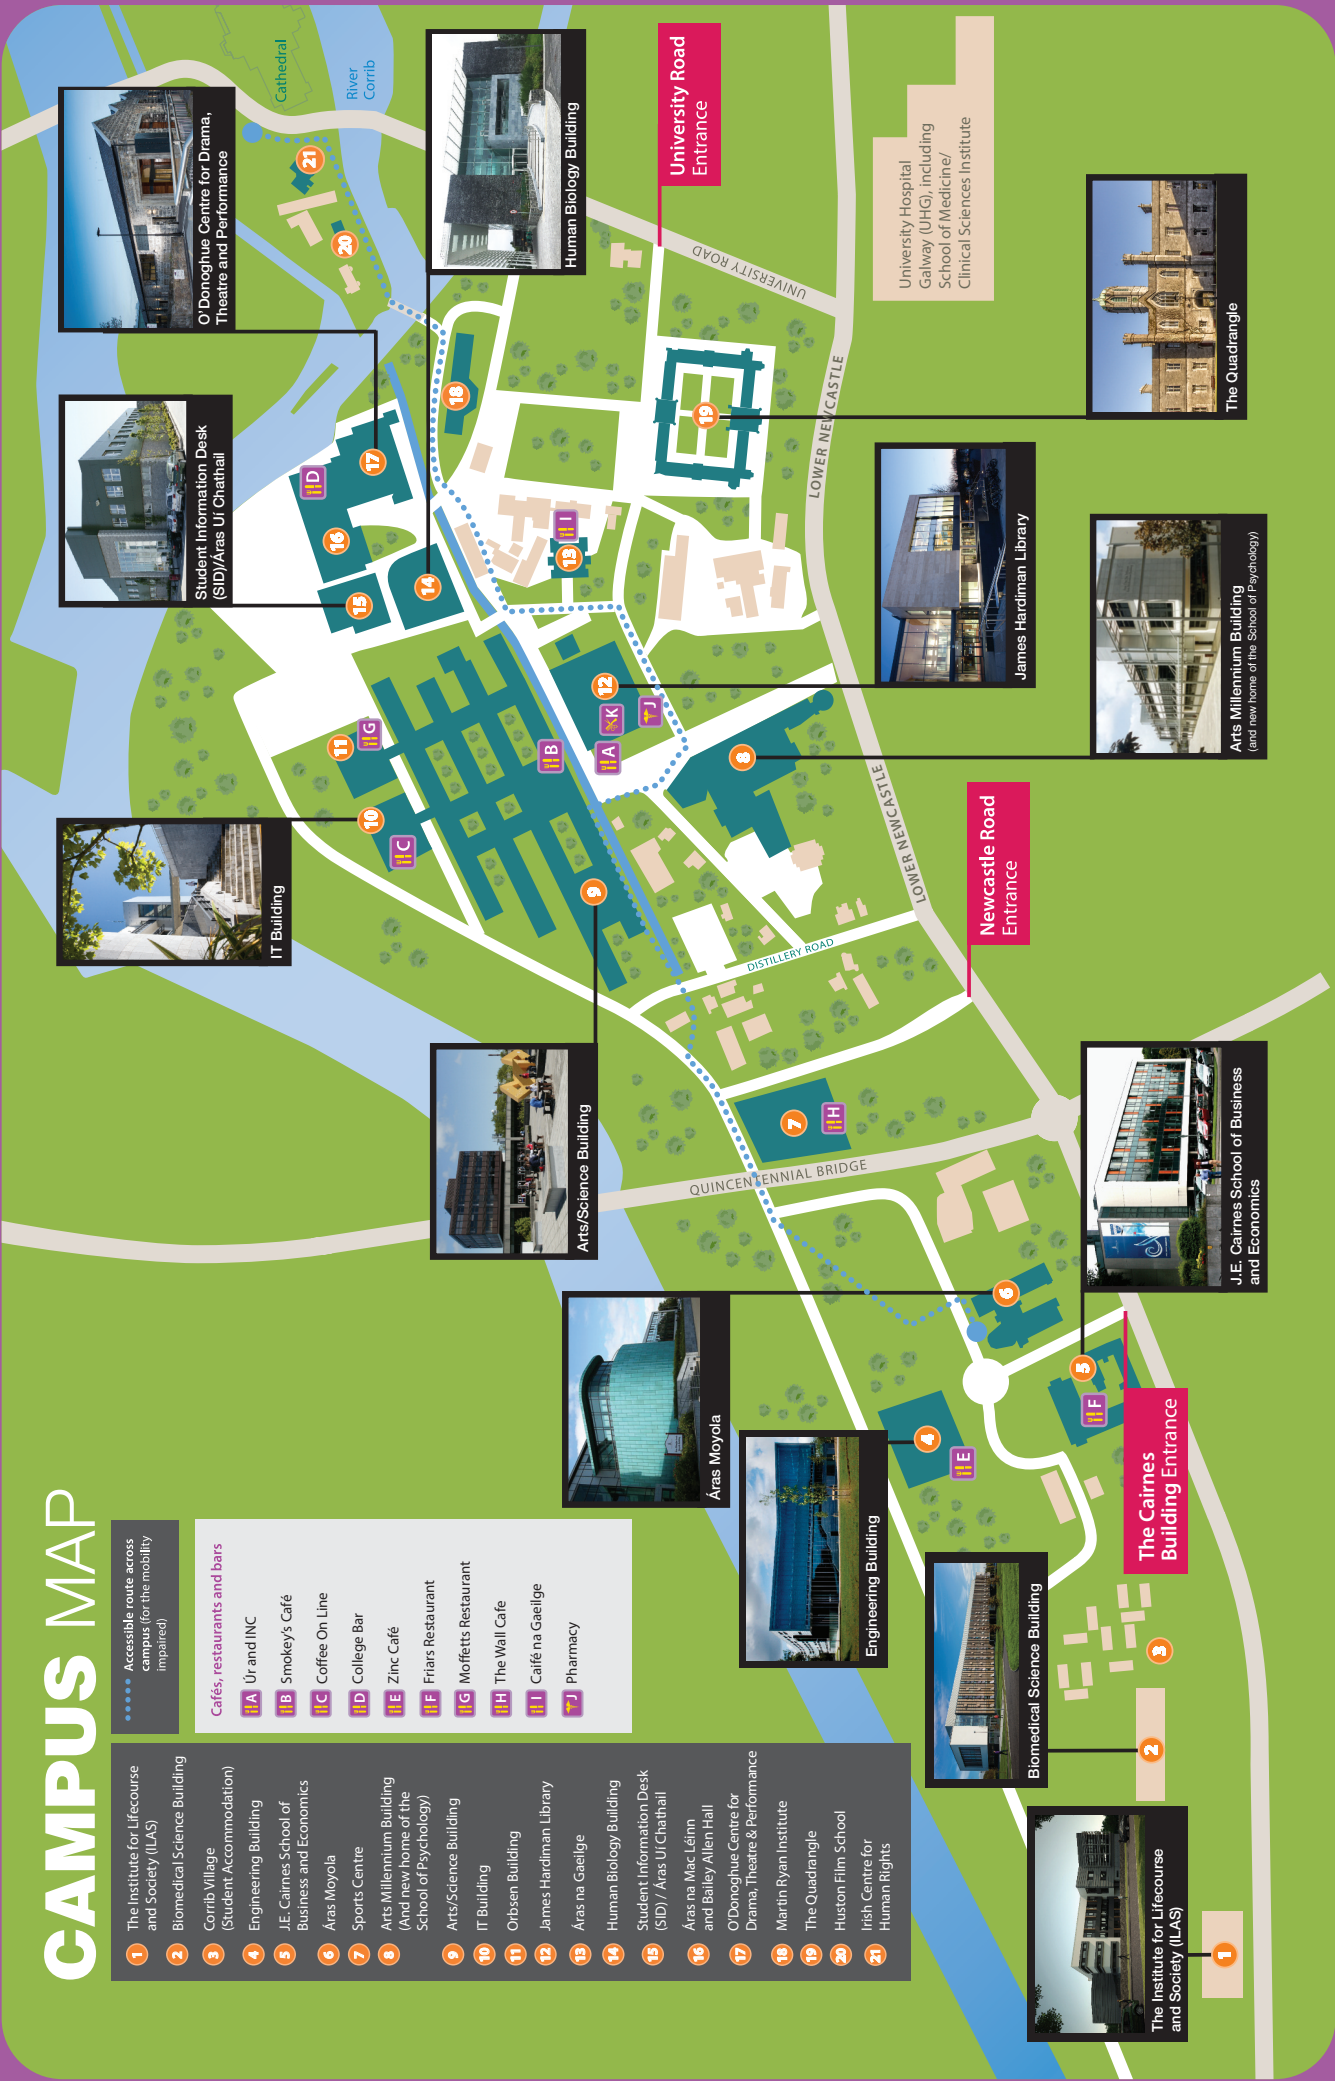

CAMPUS MAP

- 1 The Institute for Lifecourse and Society (ILAS)
- 2 Biomedical Science Building
- 3 Corrib Village (Student Accommodation)
- 4 Engineering Building
- 5 J.E. Cairnes School of Business and Economics
- 6 Aras Moyola
- 7 Sports Centre
- 8 Arts Millennium Building (And new home of the School of Psychology)
- 9 Arts/Science Building
- 10 IT Building
- 11 Orbsen Building
- 12 James Hardiman Library
- 13 Aras na Gaelige
- 14 Human Biology Building
- 15 Student Information Desk (SID) / Aras Uí Chathail
- 16 Aras na Mac Léinn and Bailey Allen Hall
- 17 O'Donoghue Centre for Drama, Theatre & Performance
- 18 Marín Ryan Institute
- 19 The Quadrangle
- 20 Huston Film School
- 21 Irish Centre for Human Rights

..... Accessible route across campus (for the mobility impaired)

- Cafés, restaurants and bars**
- IIA Ur and INC
 - IIB Smokey's Café
 - IIC Coffee On Line
 - IID College Bar
 - IIE Zinc Café
 - IIF Friars Restaurant
 - IIG Moffetts Restaurant
 - IIH The Wall Café
 - IIJ Café na Gaelige
 - IJK Pharmacy

<http://tinyurl.com/nuigmaps>